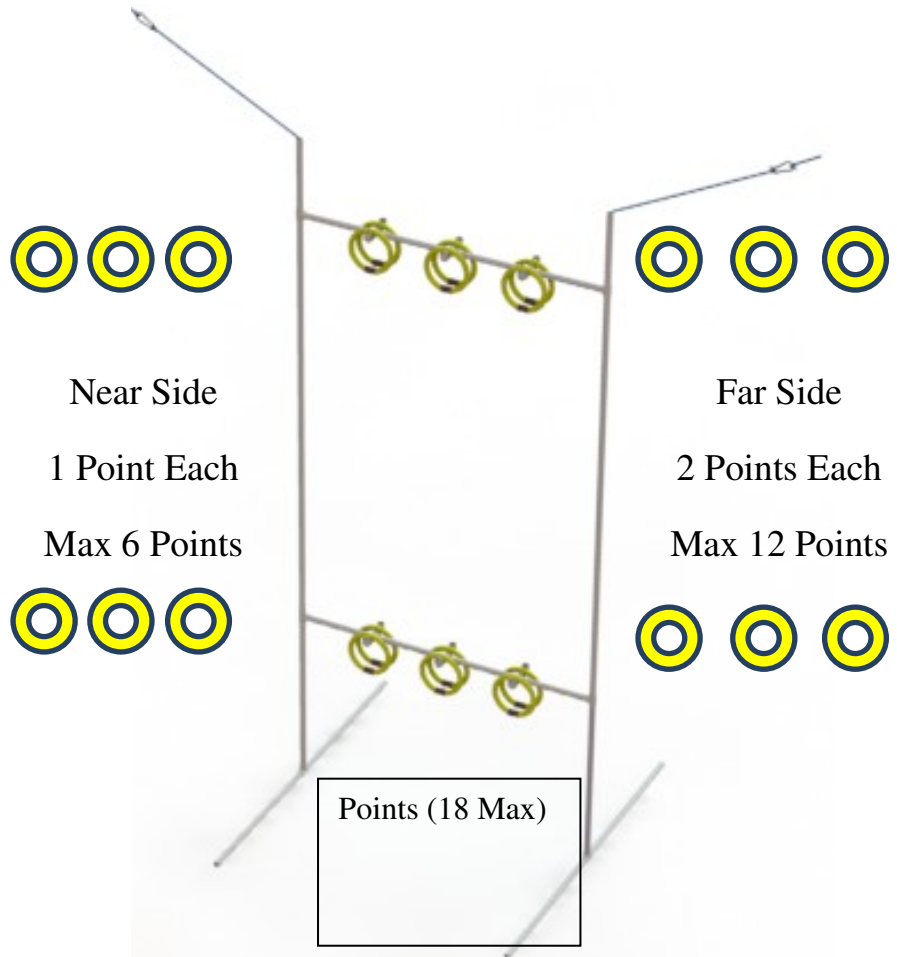

# Deepwater

**School Name:**

\_\_\_\_\_

**Team #:**

\_\_\_\_\_

**Elapsed Time**

(in hundredths of a second):

\_\_\_\_\_.

**Diver assist?  
(add 2 min)**

**Penalties**

\_\_\_\_\_

**Points**

\_\_\_\_\_ (Max 42)

Rings in Upper Bin (1 Point each)	Points (Max 12)

Rings in Lower Bin (2 Points each)	Points (Max 24)